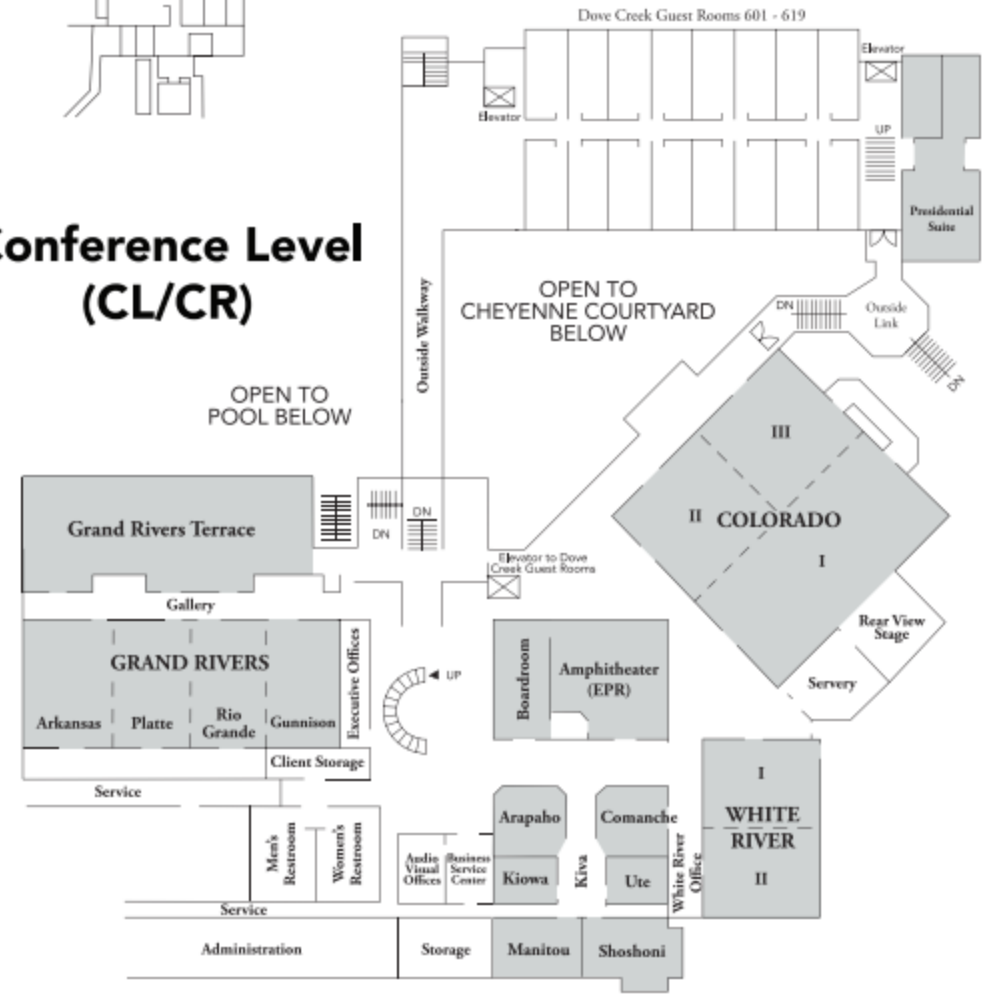

Conference Level (CL/CR)