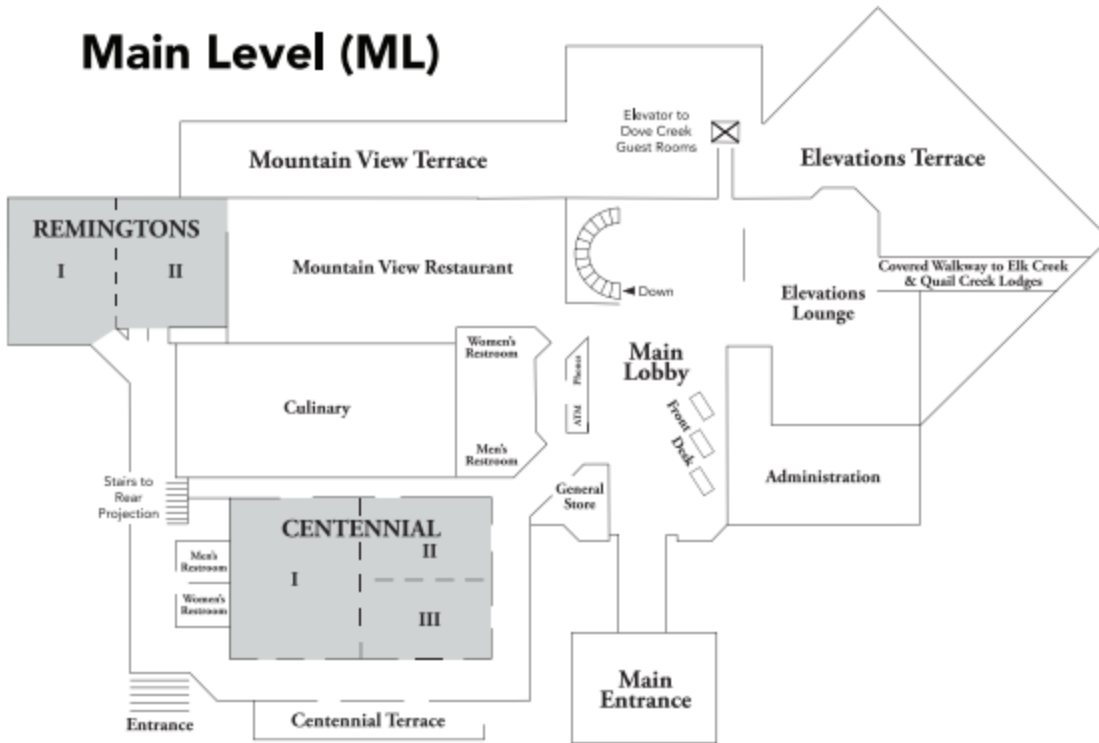

Main Level (ML)